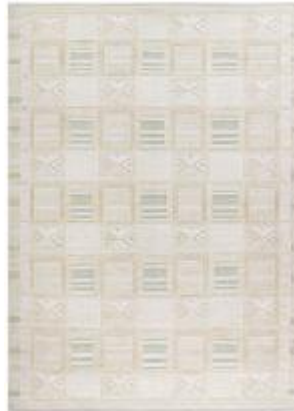

## RUGS DESCRIPTION

---

<b>Rug Number</b>	N-4646
<b>Title</b>	Scandinavian Flatweave Oatmeal Green Rug
<b>Size</b>	9ft 11in X 13ft 09in 3m 2cm X 4m 19cm

**Description:**

Handwoven in India these flat weave rugs have been styled on the clean and simple look of Swedish designs to create a rug that has a simplicity and boldness that gives a contemporary feel and can look at home in both a modern or traditional setting. These area rugs are ideal living room rugs or indoor rugs in general. Available in standard sizes and colors or can be custom made. Colors: gray/aqua/oatmeal