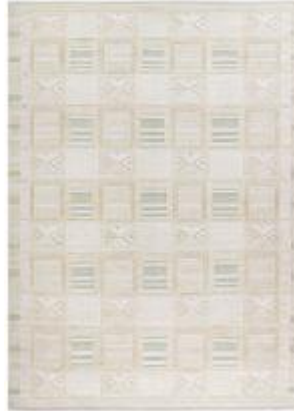

RUGS DESCRIPTION

Rug Number N-4646

Title Scandinavian Flatweave Oatmeal Green Rug

Size 9ft 11in X 13ft 09in
3m 2cm X 4m 19cm

Description:

Handwoven in India these flat weave rugs have been styled on the clean and simple look of Swedish designs to create a rug that has a simplicity and boldness that gives a contemporary feel and can look at home in both a modern or traditional setting. These area rugs are ideal living room rugs or indoor rugs in general. Available in standard sizes and colors or can be custom made. Colors: gray/aqua/oatmeal
