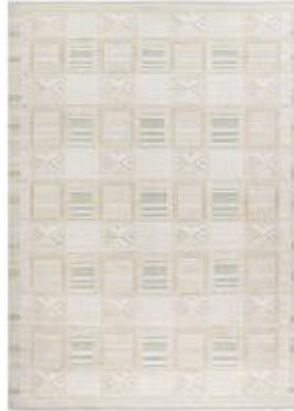

## RUGS DESCRIPTION

---

**Rug Number** N-4646

**Title** Scandinavian  
Swedish Style  
Flatweave Oatmeal  
Green Modern Area  
Rugs

**Size** 9ft 11in X 13ft 09in  
3m 2cm X 4m 19cm

**Description:**

Handwoven in India these flat weave rugs have been styled on the clean and simple look of Swedish designs to create a rug that has a simplicity and boldness that gives a contemporary feel and can look at home in both a modern or traditional setting. These area rugs are ideal living room rugs or indoor rugs in general. Available in standard sizes and colors or can be custom made. Colors: gray/aqua/oatmeal