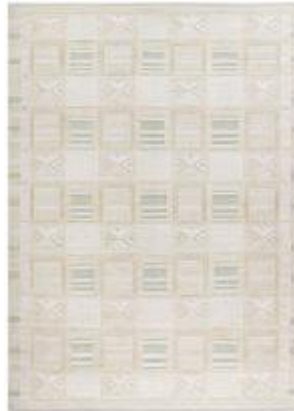

RUGS DESCRIPTION

Rug Number	N-4646
Title	Scandinavian Flatweave Oatmeal Green Rug
Size	9ft 11in X 13ft 09in 3m 2cm X 4m 19cm

Description:

Handwoven in India these flat weave rugs have been styled on the clean and simple look of Swedish designs to create a rug that has a simplicity and boldness that gives a contemporary feel and can look at home in both a modern or traditional setting. These area rugs are ideal living room rugs or indoor rugs in general. Available in standard sizes and colors or can be custom made. Colors: gray/aqua/oatmeal
